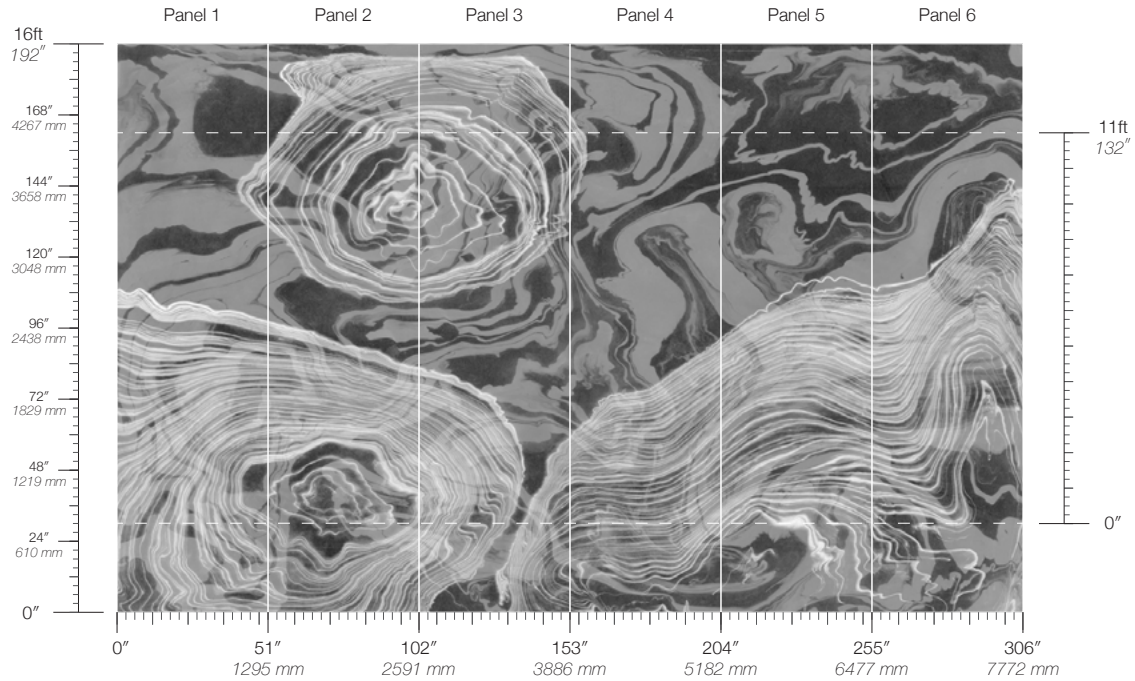

Sumi Swell

Suitable for residential and commercial projects

COLOR
Swell

STOCK
Made to order

REPEAT
Non-repeating

CONTACT
sales@calicowallpaper.com
+1 718 243 1705
57 Lispenard Street
New York, NY 10013 USA

ITEM
2706

MINIMUM
1 panel

LEAD TIME
4 weeks to print

CONTENT
Type II PVC-Free

MAINTENANCE
Water-based cleanser

ORIGIN
USA

DISCLAIMER
Panel maps represent mural artwork only. Reference the physical sample for color and texture.

PANEL WIDTH
51" / 1295 mm trimmed

FLAMMABILITY
ASTM E84 Adhered Class A

DETAILS
Custom options available

PANEL HEIGHT
132" / 3353 mm standard
192" / 4877 mm extended

ENVIRONMENTAL
Recycled Content, Phthalate Free
Low VOC, HPD Available

PRICE
Available upon request