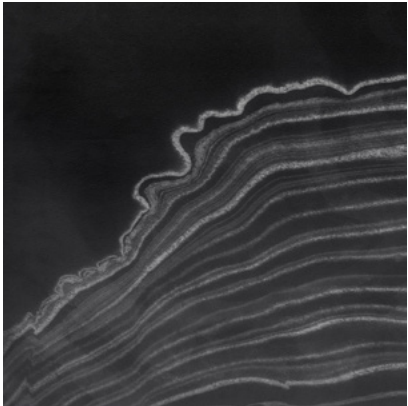

Calico

SUMI

Tear Sheet

Sumi is an illusion of water's invisible movements.

CURRENT

FLOW

PEBBLE

SALT

STONE

SWELL

TEMPEST

Sumi Swell

Suitable for residential and commercial projects

COLOR
Swell

STOCK
Made to order

REPEAT
Non-repeating

CONTACT
sales@calicowallpaper.com
+1 718 243 1705
57 Lispenard Street
New York, NY 10013 USA

ITEM
2706

MINIMUM
1 panel

LEAD TIME
4 weeks to print

CONTENT
Type II PVC-Free

MAINTENANCE
Water-based cleanser

ORIGIN
USA

DISCLAIMER
Panel maps represent mural artwork only. Reference the physical sample for color and texture.

PANEL WIDTH
51" / 1295 mm trimmed

FLAMMABILITY
ASTM E84 Adhered Class A

DETAILS
Custom options available