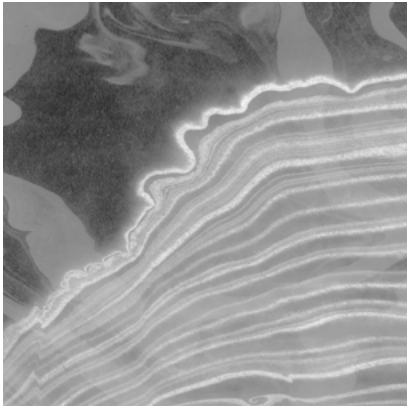

Calico

SUMI

Tear Sheet

Sumi is an illusion of water's invisible movements.

CURRENT

FLOW

PEBBLE

SALT

STONE

SWELL

TEMPEST

Sumi Swell

Suitable for residential and commercial projects

COLOR
Swell

STOCK
Made to order

REPEAT
Non-repeating

CONTACT
sales@calicowallpaper.com
+1 718 243 1705
57 Lispenard Street
New York, NY 10013 USA

ITEM
2706

MINIMUM
1 panel

LEAD TIME
4 weeks to print

CONTENT
Type II PVC-Free

MAINTENANCE
Water-based cleanser

ORIGIN
USA

DISCLAIMER
Panel maps represent mural artwork only. Reference the physical sample for color and texture.

PANEL WIDTH
51" / 1295 mm trimmed

FLAMMABILITY
ASTM E84 Adhered Class A

DETAILS
Custom options available